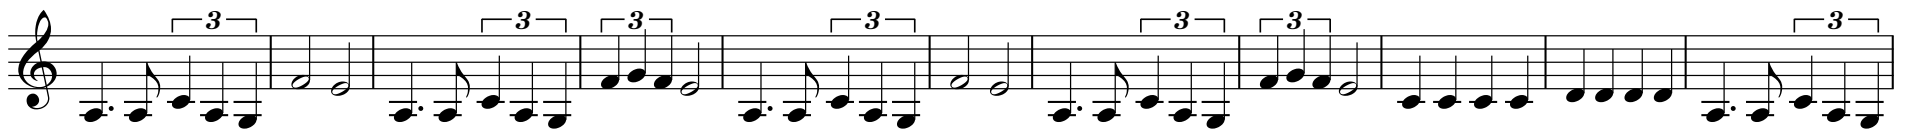

2 7 Nation Army